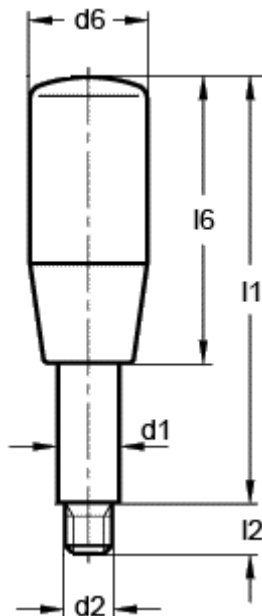

Article number: 20145122

Description: E+G Gear lever handle GN 310-14-125-E

## Measures

---

d1 = 14

d2 = M12

d6 = 26

l1 = 125

l2 = 16

l6 = 80